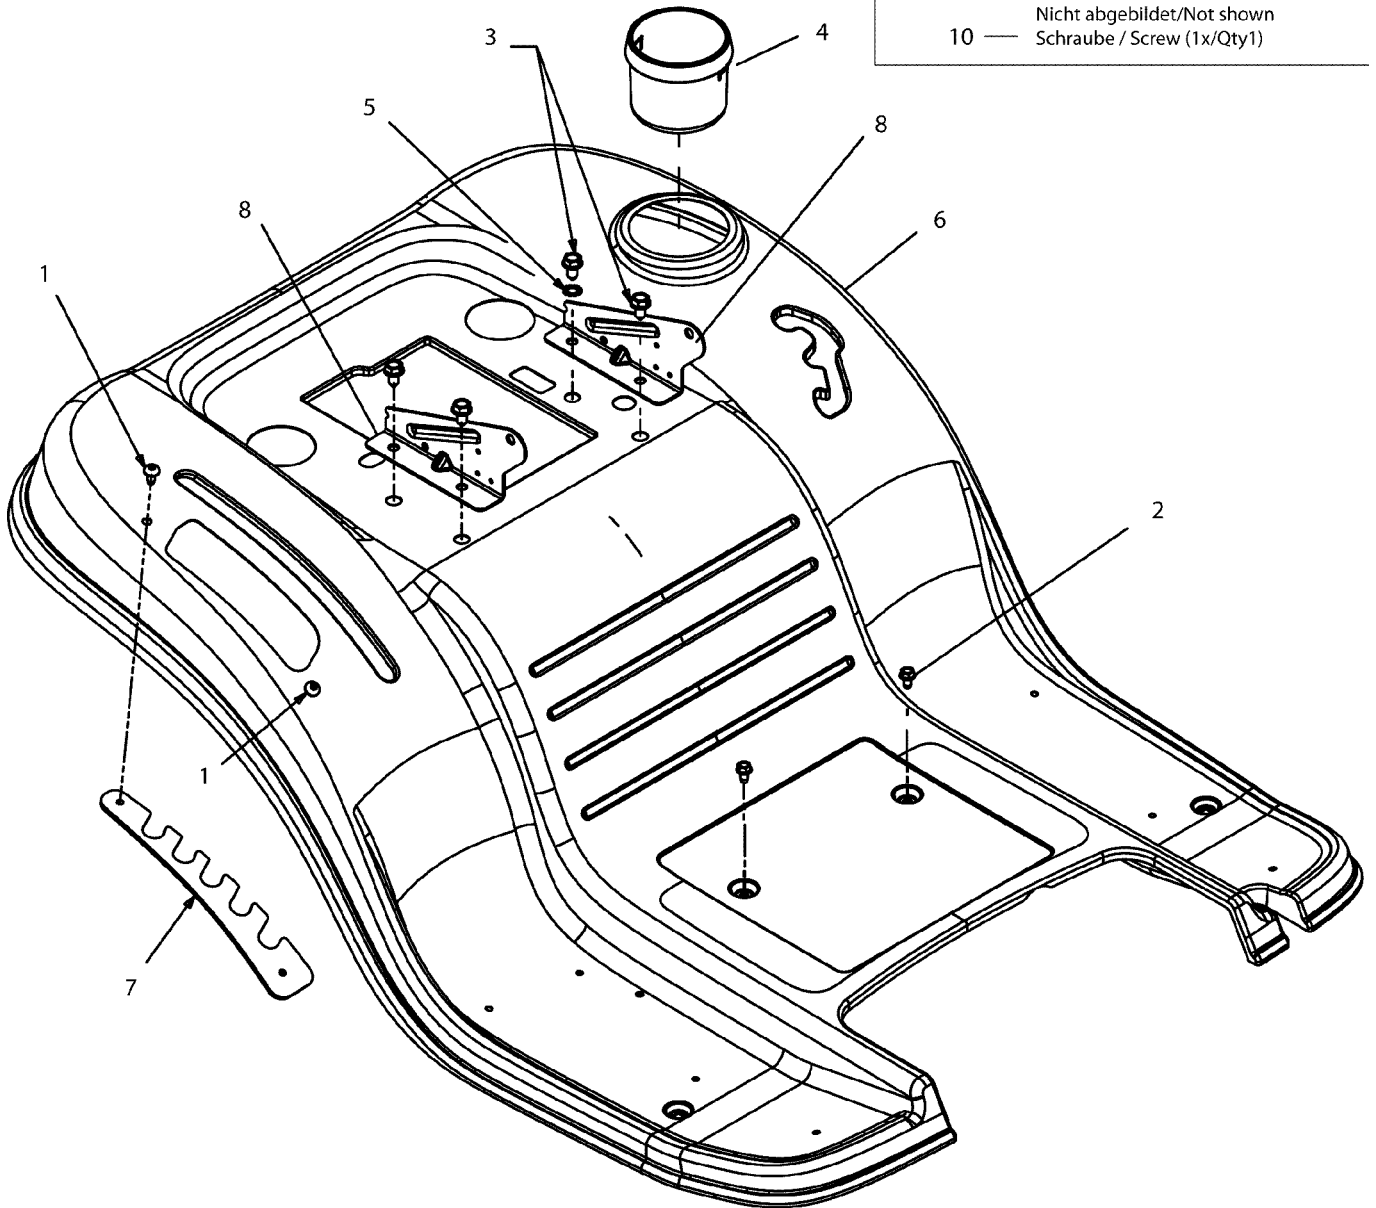

Sitzwanne Transmatic
Fender Sngl.Speed

E3-02725A-01

Illustration Sitzwanne

Bild Nr.	St.- Zahl	Teile Nr.	Beschreibung
1	1	C71004483	Schraube
2	2	C7100599	Schraube
3	4	C7101611B	Schraube
4	1	C73104591A	Halter
5	1	C7360607	Scheibe
6	1	C78304587638	Sitzwanne red
7	1	C78304732	Platte
8	2	C7831489C	Blech
9	1	C78304877	Abdeckung
10	1	C7100224	Schraube